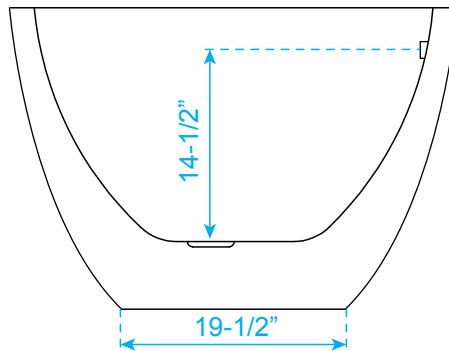

WYNDHAM COLLECTION

Exterior Size - 67"L x 30"W x 23"H
Interior Size - 64-1/2"L x 27"W x 17-1/2"H
Depth at Drain - 17-1/2"
Drain to Overflow - 14-1/2"
Maximum Fill - 75 Gallons
Note - All Measurements are $\pm 1/2$ "