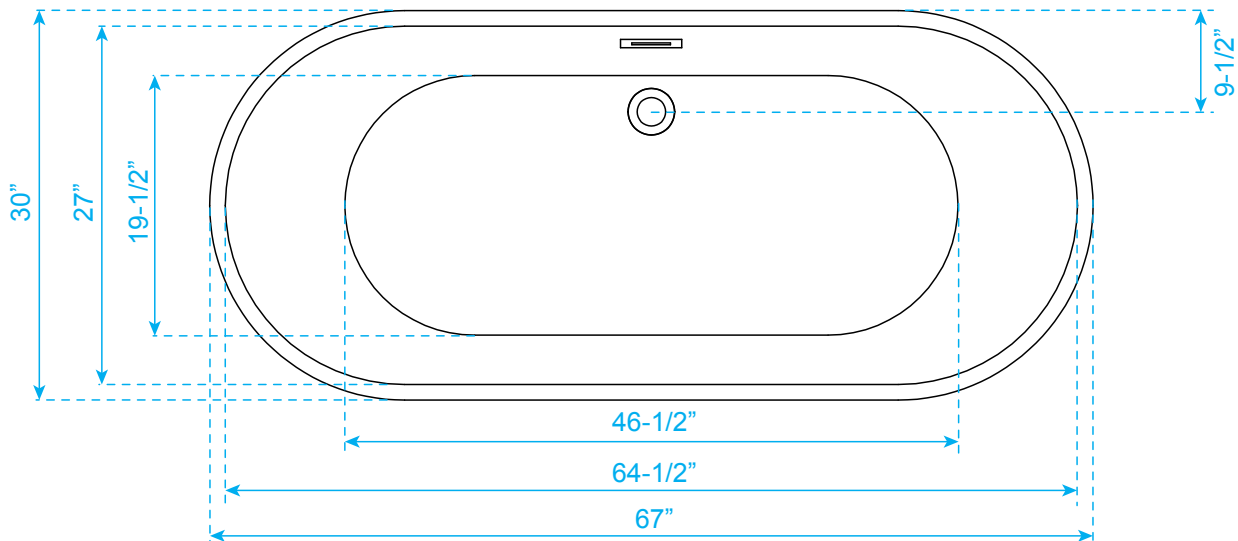

WYNDHAM COLLECTION

Exterior Size - 67"L x 30"W x 23"H
Interior Size - 64-1/2"L x 27"W x 17-1/2"H
Depth at Drain - 17-1/2"
Drain to Overflow - 14-1/2"
Maximum Fill - 75 Gallons
Note - All Measurements are $\pm 1/2$ "