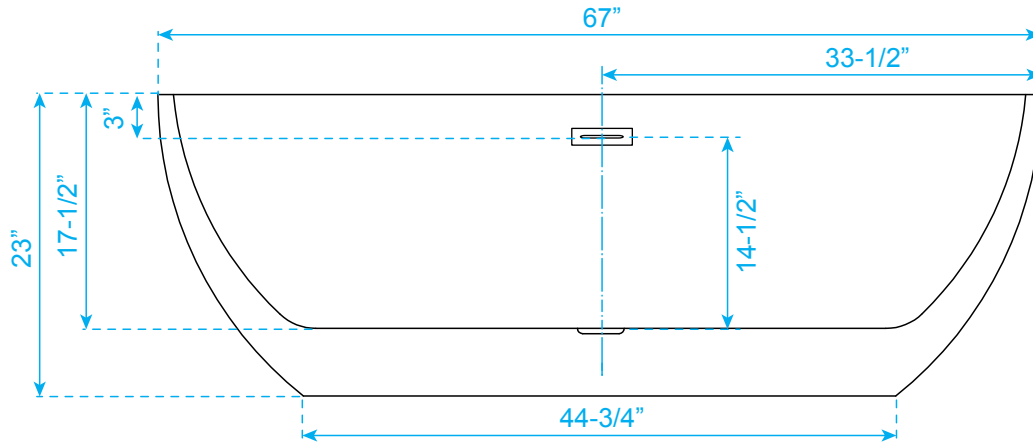

WYNDHAM COLLECTION

Exterior Size - 67"L x 30"W x 23"H
Interior Size - 64-1/2"L x 27"W x 17-1/2"H
Depth at Drain - 17-1/2"
Drain to Overflow - 14-1/2"
Maximum Fill - 75 Gallons
Note - All Measurements are $\pm 1/2$ "